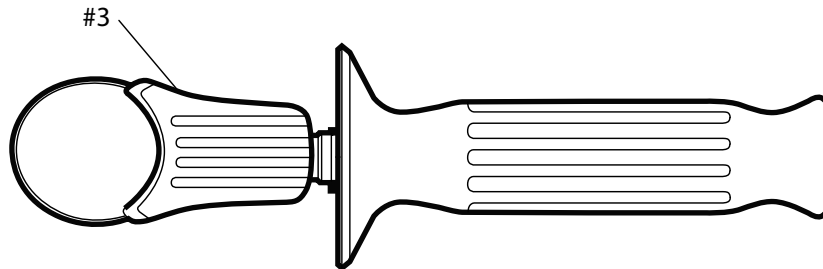

SuperDrive®

Extension Parts

PARTS LIST - REGULAR 22"

		QTY
#1 - SDEXT2	EXTENSION WITH UPPER AND LOWER COUPLERS	1
#2 - EXT520	DRIVE SHAFT FOR EXTENSION	1
#3 - 38227200	HANDLE, EXTENSION	1

PARTS LIST - STANDARD 25"

#1 - SDEXT5	EXTENSION WITH UPPER AND LOWER COUPLERS	1
#2 - EXT596	DRIVE SHAFT FOR EXTENSION	1
#3 - 38227200	HANDLE, EXTENSION	1

GRABBER®

800.477.TURN

www.grabberman.com