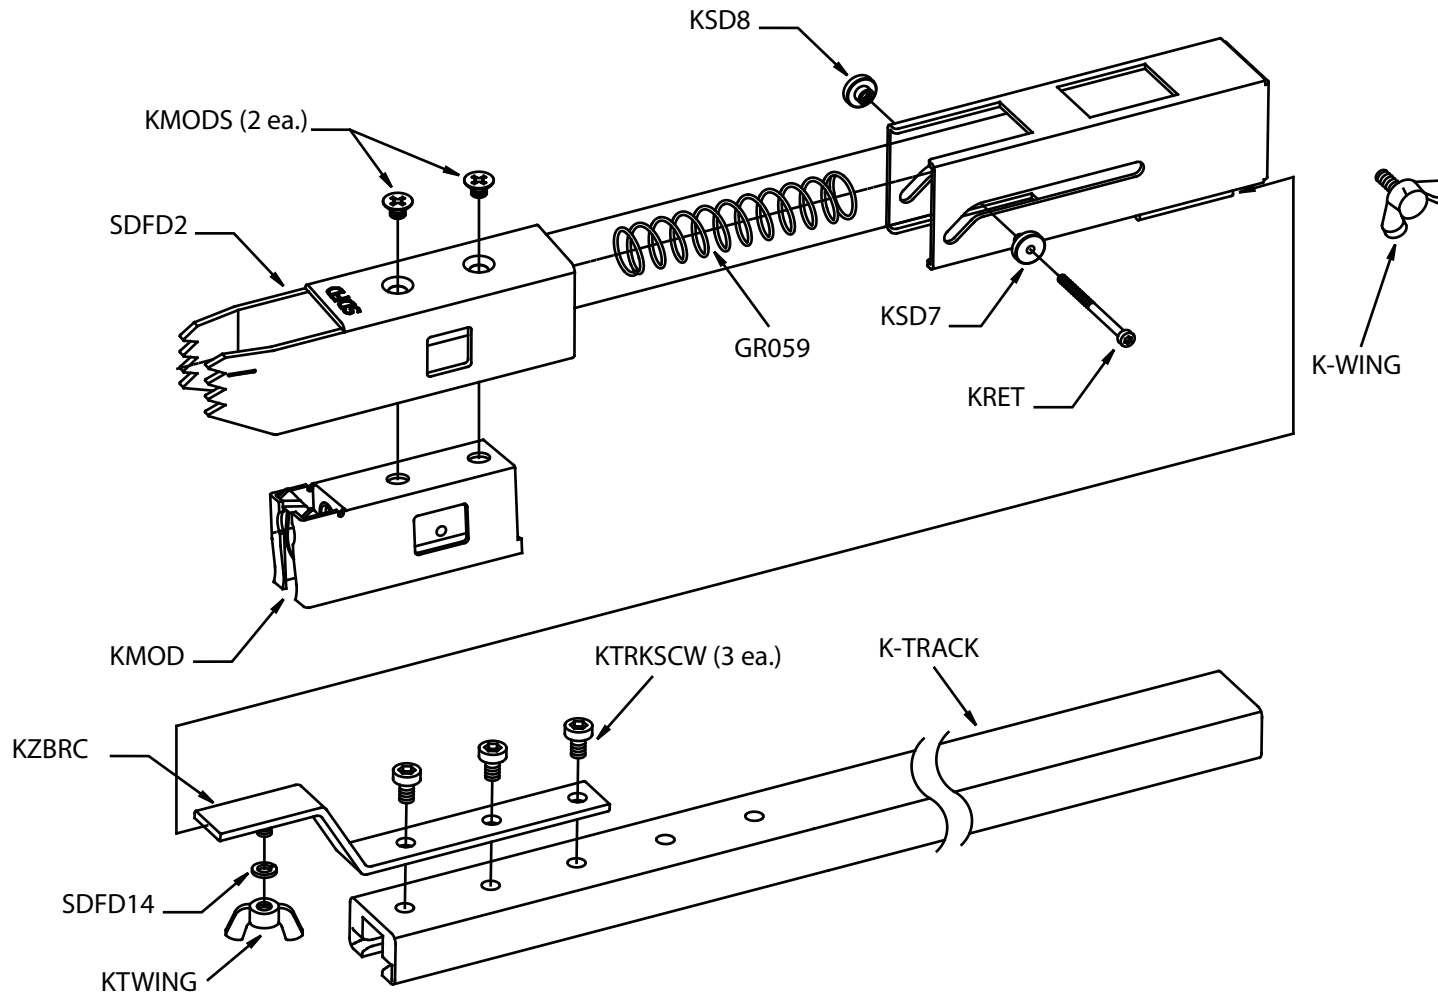

### PARTS LIST - 85 SERIES TOOL

		QTY
KMODS	SCREWS (2 ea.), NOSEPIECE (80 & 85)	2
SDFD2	85 SERIES NOSEPIECE	1
KMOD	MODULE ( 80 & 85)	1
GR059	SPRING (80 & 85)	1
KRET	RETAINER SCREW (80 & 85)	1
KSD7	RETAINER PART A (80 & 85)	1
KSD8	RETAINER PART B (80 & 85)	1
K-WING	COUPLER WING SCREW (80 & 85)	1
KZBRC	85 SERIES - Z BRACKET FOR FEED TRACK	1
SDFD14	85 SERIES LOCK WASHER	1
KTWING	85 SERIES WING SCREW	1
KTRKSCW	85 SERIES SCREWS, FEED TRACK	3
K-TRACK	85 SERIES FEED TRACK	1